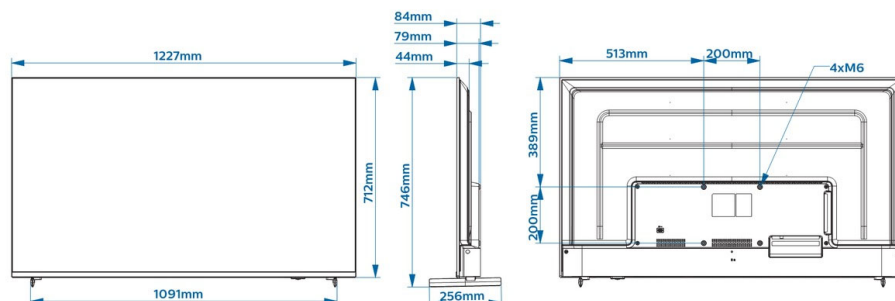

Specifications

Picture/Display

- Display: 4K Ultra HD LED
- Diagonal screen size: 55 inch / 139 cm
- Panel resolution: 3840x2160p
- Brightness: 300 cd/m²
- Contrast ratio (typical): 1200:1

Audio

- Sound output Power: 20 (2x10) W
- Speakers: 2.0, Down Firing
- Bathroom speaker out: 1.5W Mono 8Ohm
- Sound Features: DTS-HD, Dolby Atmos Compatible, Dolby MS12D, AC-4, DTS Studio Sound

- Music formats supported: MP3, AAC, WAV, WMA (v2 up to v9.2), WMA-PRO (v9 and v10)
- Picture formats supported: JPG, PNG, BMP, GIF

Supported Display Resolution

- USB, LAN: HEVC: up to 3840x2160@60Hz, Others: up to 1920x1080p@60Hz
- Tuner: T2 HEVC: up to 3840x2160@60Hz
- HDMI: Up to 3840x2160p@60Hz

Dimensions

- Set dimensions (W x H x D): 1227 x 712 x 84 mm
- Product weight: 11.5 kg
- Set dimensions with stand (W x H x D): 1227 x 744 x 256 mm
- Product weight (+stand): 11.7 kg
- VESA wall mount compatible: M6, 200 x 200 mm