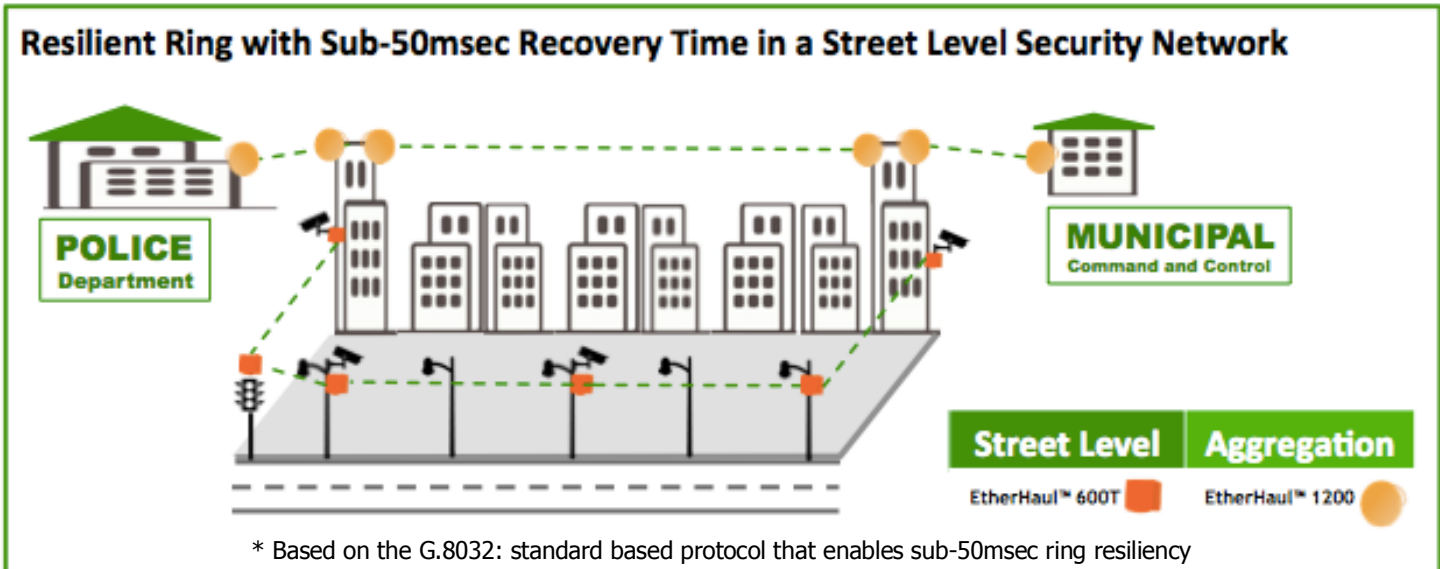

Siklu's Next Generation Wireless Security Solution

Siklu's EtherHaul-600T V-band 60 GHz radio and the EtherHaul-1200 E-band 70/80 GHz radio provide Gigabit wireless throughput. They are based on an innovative integrated all-silicon design that reduces size, increases reliability and lowers cost. The all-outdoor units include on-board advanced networking and multiple ports so they can be deployed in cascade and ring topologies to increase resiliency of the wireless security network.