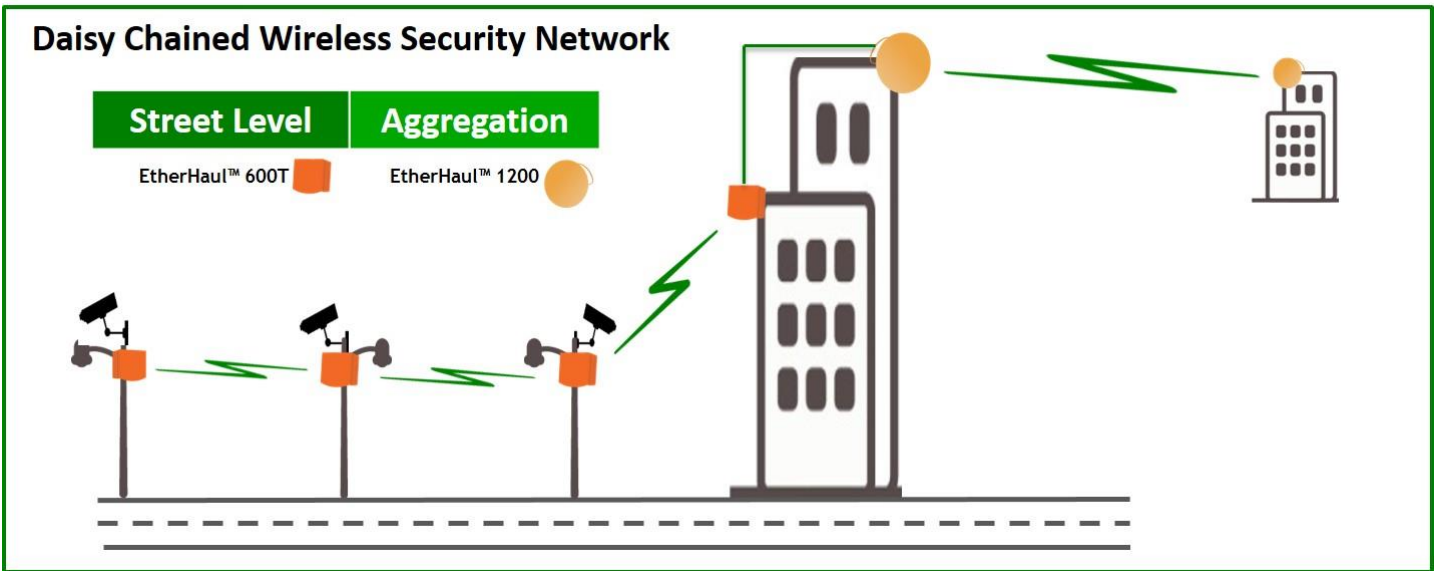

Siklu's Next Generation Wireless Security Solution

Siklu's EtherHaul-600T V-band 60 GHz radio and the EtherHaul-1200 E-band 70/80 GHz radio provide Gigabit wireless throughput. They are based on an innovative integrated all-silicon design that reduces size, increases reliability and lowers cost. The all-outdoor units include on-board advanced networking and multiple ports so they can be deployed in cascade and ring topologies to increase resiliency of the wireless security network.