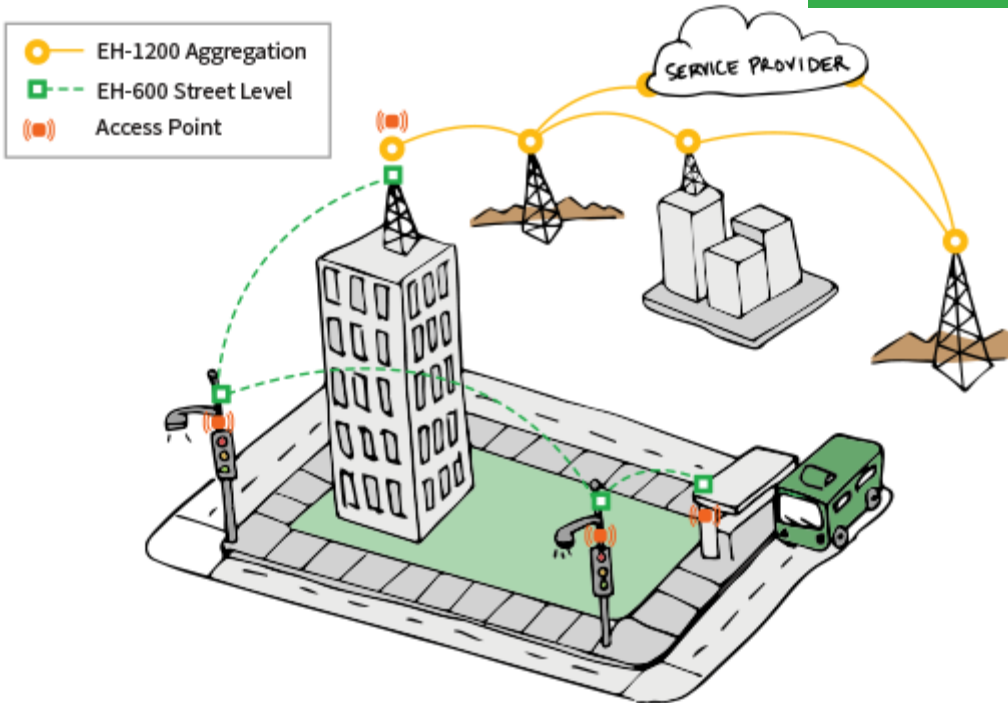

LTE/LTE-A Backhaul

Peace of mind is installing today the capacity you'll need tomorrow

Relaxed LTE Rollout

Leverage Siklu's EtherHaul radios to build an LTE/LTE-A backhaul network that can handle ever-increasing capacity demands.

Gradually Gigabit Your Wireless Backhaul

- Leverage EtherHaul's Gigabit throughput to boost capacity
- Extend optical/MPLS foot print with Cell-Site-Router at remote wireless aggregation node
- Service 2G cells with Cell-Site-Router's legacy interfaces (E1/T1) at remote site
- Free valuable high-capacity traditional MW spectrum for other areas in the network
- Next phases involves upgrading lower aggregation links
- And then....get to the access links

Siklu's Sync. & CES, Proven.

1. Direct ETH with Synchronization for:

- E1/T1 serving 2G sites
- E1/T1, Sync. serving 3G UMTS sites
- Sync. serving 4G LTE & LTE-A Sites
- E1/T1 PRI services for business customers

2. Sample proven interoperation with CES capable Cell-Site Router/Switch:

- Alcatel 7705: SyncE/1588v2/MEF8 over MPLS
- Juniper ACX Series: SyncE/1588v2/MEF8 over MPLS
- MRV OS904-MBH4: SyncE/1588v2/MEF8 over L2/MPLS to CES-GW