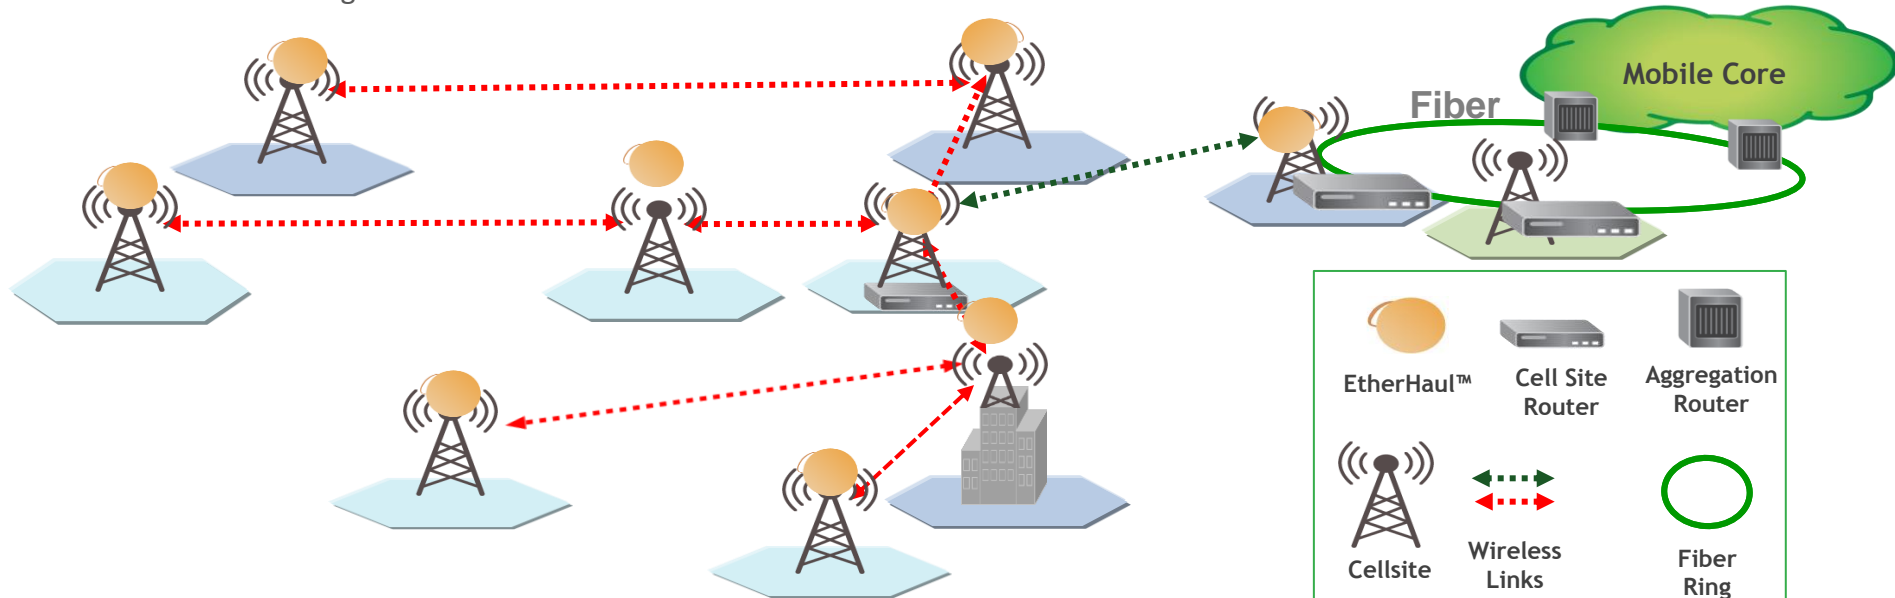

LTE/LTE-A Backhaul

Peace of mind is installing today the capacity you'll need tomorrow

Relaxed LTE Rollout

Leverage Siklu's EtherHaul radios to build an LTE/LTE-A backhaul network that can handle ever-increasing capacity demands.

Gradually Gigabit Your Wireless Backhaul

- Leverage EtherHaul's Gigabit throughput to boost capacity
- Extend optical/MPLS foot print with Cell-Site-Router at remote wireless aggregation node
- Service 2G cells with Cell-Site-Router's legacy interfaces (E1/T1) at remote site
- Free valuable high-capacity traditional MW spectrum for other areas in the network
- Next phases involves upgrading lower aggregation links
- And then....get to the access links

Siklu's Sync. & CES, Proven.

1. Direct ETH with Synchronization for:

- E1/T1 serving 2G sites
- E1/T1, Sync. serving 3G UMTS sites
- Sync. serving 4G LTE & LTE-A Sites
- E1/T1 PRI services for business customers

2. Sample proven interoperation with CES capable Cell-Site Router/Switch:

- Alcatel 7705: SyncE/1588v2/MEF8 over MPLS
- Juniper ACX Series: SyncE/1588v2/MEF8 over MPLS
- MRV OS904-MBH4: SyncE/1588v2/MEF8 over L2/MPLS to CES-GW